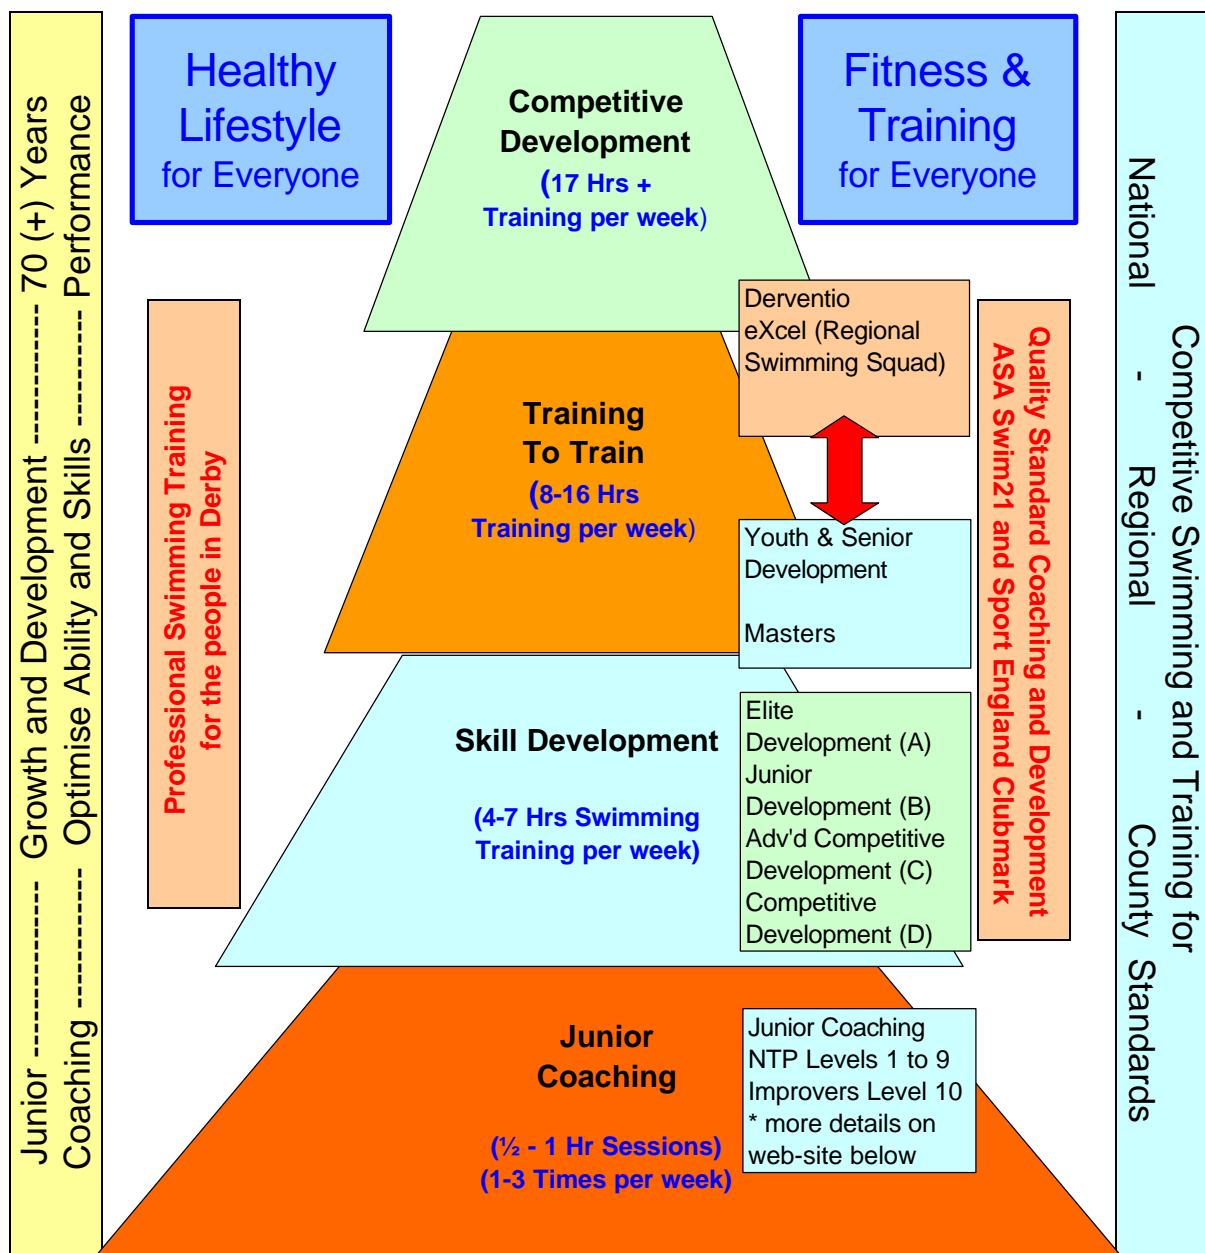

City of Derby Swimming Club

Affiliated to ASA Midland District

Swim21

Long Term Athlete Development Model
For Your Development in Swimming

www.coderby.co.uk